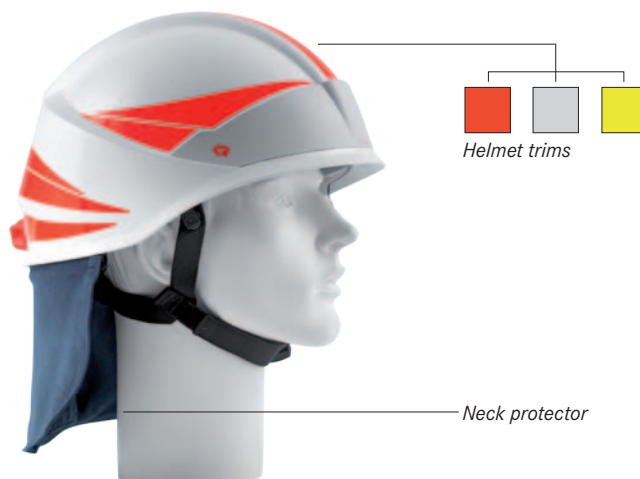

Helmet trims

Neck protector